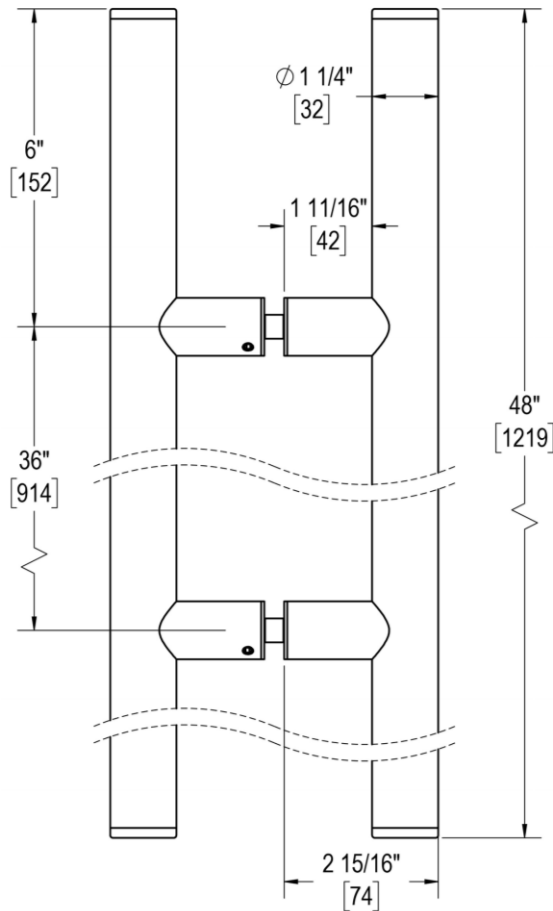

## 36" C/C BACK-TO-BACK PULL WITH 1-1/4" DIAMETER

Product Code: L.45.314-36

portals

### FUNCTION DETAILS & PRODUCT NOTES

- Product design coordinates with other shower & bathroom hardware in the Counterpoint suite.
- Continuous hardware profile appears to flow through glass.

### TEMPLATE & INSTALLATION NOTES

Item requires glass fabrication according to template above and should only be used with tempered safety glass.

Glass Thickness	1/4" [6 mm] to 1/2" [12 mm]
Hole Diameter	1/2" [12 mm]