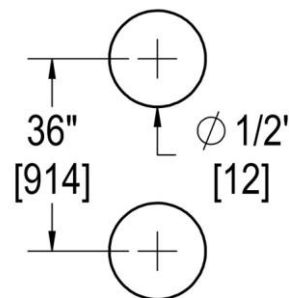

## 36" C/C BACK-TO-BACK PULL WITH 1-1/4" DIAMETER

Product Code: L.45.314-36

portals

### TEMPLATE & INSTALLATION NOTES

Item requires glass fabrication according to template above and should only be used with tempered safety glass.

Glass Thickness	1/4" [6 mm] to 1/2" [12 mm]
Hole Diameter	1/2" [12 mm]